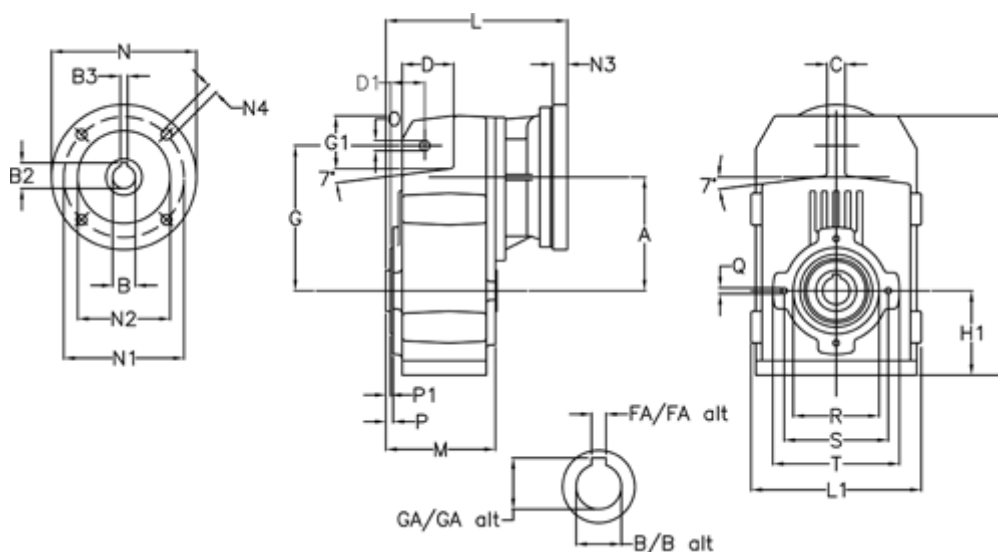

Article number: 29560302343220  
 Description: Shaft mounted gear  
 A312H35-23,4-P63B5

## Measures

A = 150.50	FA = 10	M = 125.0	Q = M10x17
B = 35	G = 170	N = 140	R = 110
B1 = 11	G1 = 84.0	N1 = 115	S = 130
B2 = 12.8	GA = 38.3	N2 = 95	T = 150
B3 = 4	H = 326.0	N4 = M8x19	
C = 20	H1 = 102.0	O = 13	
D = 68.0	L = 225.5	P = 6.5	
D1 = 54.0	L1 = 210	P1 = 3.5	